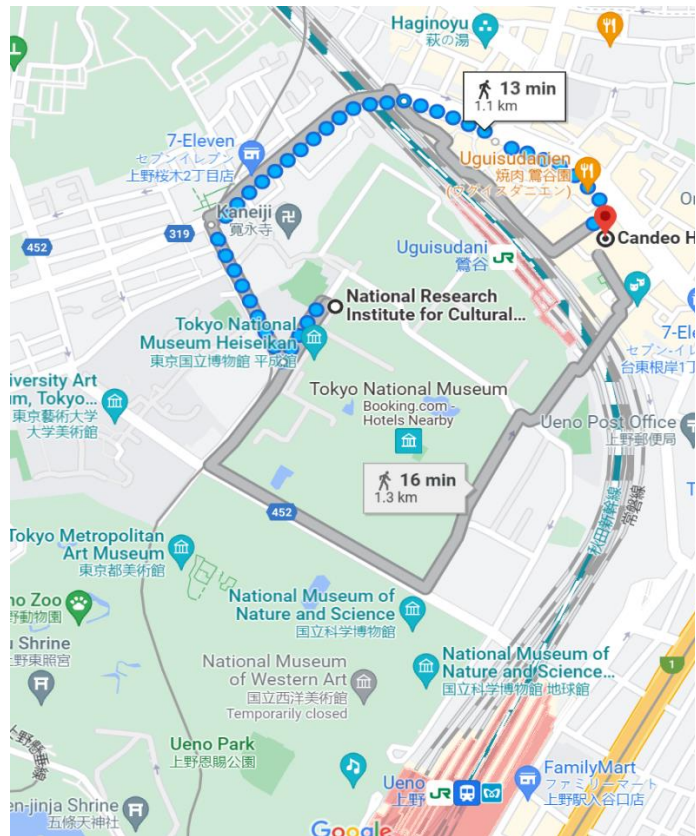

Mid price range

Candeo Hotels Uenokoen

<https://www.candeohotels.com/en/>

15 min walk

rate from £100 per night

Higher price range

Mitsui Garden Hotel Ueno

<https://www.gardenhotels.co.jp/ueno/eng/>

20 min walk

rate from £150 per night