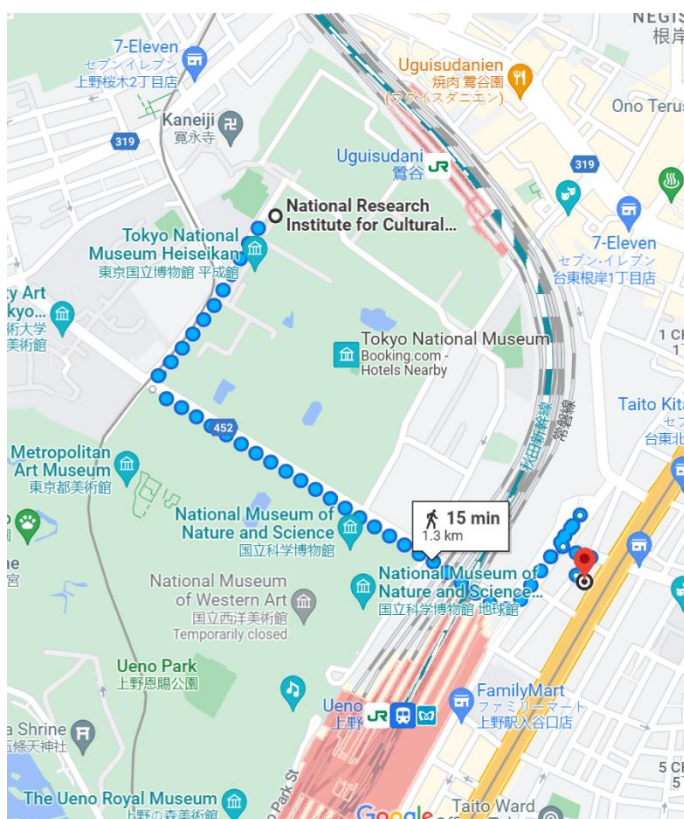

### Lower price range

APA Hotel Ueno Ekimae

<https://www.apahotel.com/en/>

15 min walk

rate from £75 per night

Mid price range

Candeo Hotels Uenokoen

<https://www.candeohotels.com/en/>