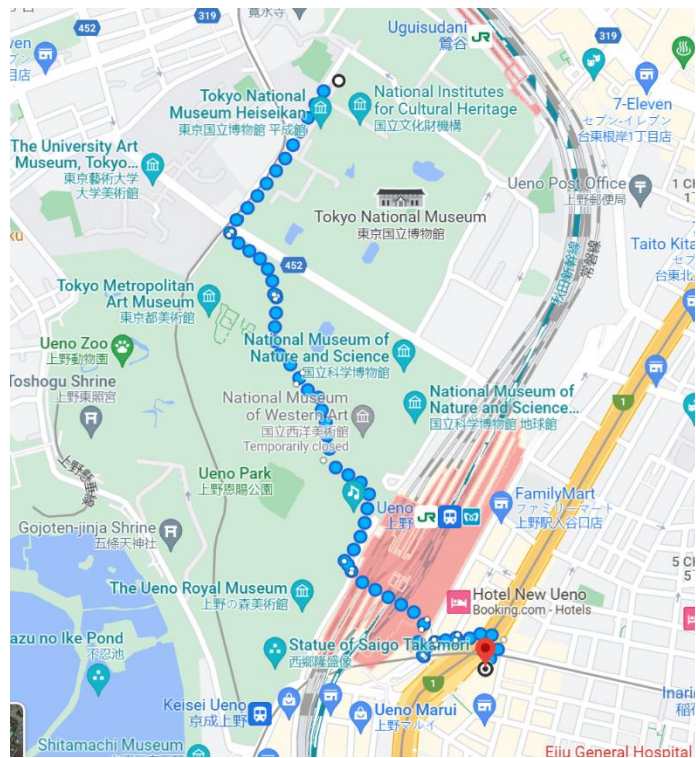

15 min walk

rate from £100 per night

Higher price range

Mitsui Garden Hotel Ueno

<https://www.gardenhotels.co.jp/ueno/eng/>

20 min walk

rate from £150 per night

More hotels and some discounted rates can be found on internet reservation sites.

For an interactive map with up-to-date prices click [here](#).